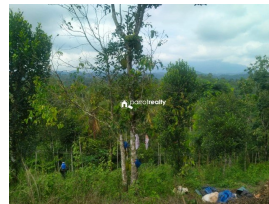

Resort purpose land for sale near Ambalavayal,Wayanad.

Ambalavayal, Ambalavayal, Wayanad ,673593

Property Details

Property Id : 339464

Property Type: Residential land

Road Accessibility:

Possession :

Plot Area : 1 Acre

Description

Land area :- 1 acre. Location :- Near Ambalavayal. 5.5 km distance from Ambalavayal 12 km from Meppadi and 17 km from Sulthan bathery. Hill view property. Coffee,Areca are main cultivation. Good for Resort purpose. Asking price :- 1CR. More details please contact - 9656866955. .

Contact Details

Parrotrealty

9656866955

parrotrealty@yahoo.com

Property Media

2 888

6 955

www.parrotrealty.com

parrotrealtyervices@gmail.com

2nd Floor, Amrutheswari Complex, Panamaram