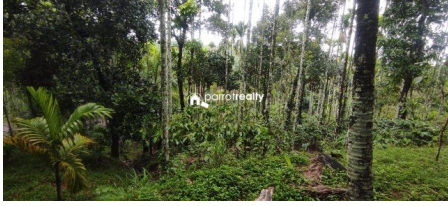

+91 4935 222 888

+91 9656 866 955

www.parrotrealty.com

parrotrealtyervices@gmail.com

2nd Floor, Amrutheswari Complex, Panamaram