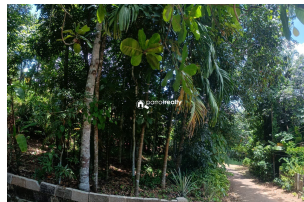

Land for sale in Near Pandalam,Pathanamthitta.

Near Pandalam, Pathanamthitta, Pathanamthitta ,689501

Property Details

Property Id : 236422

Property Type: Residential land

Road Accessibility:

Possession :

Plot Area : 51 Cent

Description

Land area :- 51.87 cent... Location :- Near Pandalam,Pathanamthitta. 2 km from pandalam junction.. Nearby Achankovilar ... Asking Price :- 1,50,000 per cent. More details please contact – Vineeth – +91 79934 88157.

Contact Details

Vineeth

vineeth.7993488157@parrotrealty.com

7993488157

Property Media

+91 4935 222 888

+91 9656 866 955

www.parrotrealty.com

parrotrealtyervices@gmail.com

2nd Floor, Amrutheswari Complex, Panamaram