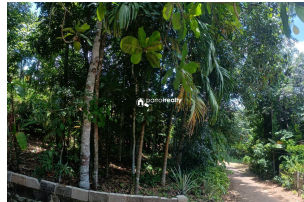

Land for sale in Near Pandalam,Pathanamthitta.

Near Pandalam, Pathanamthitta, Pathanamthitta ,689501

Property Details

Property Id : 236422

Property Type: Residential land

Road Accessibility:

Possession :

Plot Area : 51 Cent

Description

Land area :- 51.87 cent... Location :- Near Pandalam,Pathanamthitta. 2 km from pandalam junction.. Nearby Achankovilar ... Asking Price :- 1,50,000 per cent. More details please contact – Vineeth – +91 79934 88157.

Contact Details

Vineeth

vineeth.7993488157@parrotrealty.com

7993488157

Property Media

+91 4935 222 888

+91 9656 866 955

www.parrotrealty.com

parrotrealtyervices@gmail.com

2nd Floor, Amrutheswari Complex, Panamaram