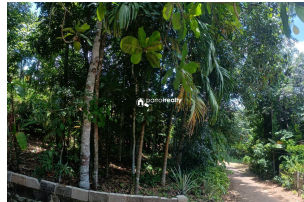

### Description

Land area :- 51.87 cent... Location :- Near Pandalam,Pathanamthitta. 2 km from pandalam junction.. Nearby Achankovilar ... Asking Price :- 1,50,000 per cent. More details please contact – Vineeth – +91 79934 88157.