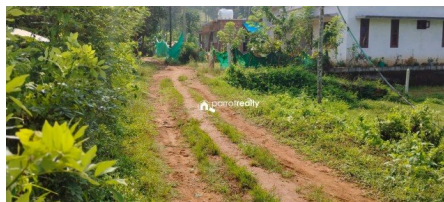

Convertible wet land for sale in Kunnambetta,Near Meppadi,Wayanad.

Kunnambetta, Near Meppadi, Wayanad ,673123

Property Details

Property Id : 370728

Property Type: Residential land

Road Accessibility:

Possession :

Plot Area : 10 Cent

Description

Land area :- 10 cent... Location :- Kunnambetta,Near Meppadi,Wayanad. 5 km from Meppadi town and 4 km from Chundale... Tarring road frontage... Asking price :- 1,10,000 per cent. price negotiable. More details please contact - 9656866955.

Contact Details

Parrotrealty

9656866955

parrotrealty@yahoo.com

Property Media

+91 4935 222 888

+91 9656 866 955

www.parrotrealty.com

parrotrealtyervices@gmail.com

2nd Floor, Amrutheswari Complex, Panamaram