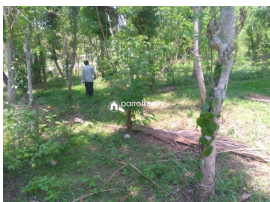

1 acre Land for sale near Pulpally,Wayanad...

Vandikadavu, Near Pulpally, Wayanad ,673579

Property Details

Property Id : 54157

Property Type: Residential land

Road Accessibility:

Possession :

Plot Area : 1 Acre

Description

Land area :- 1 acre. Location :- Vandikadavu,near Pulpally. Opposite Pazhassi garden. Tarring road frontage... 6 km from Pulpally. Asking Price :- 80,000 per cent... Negotiable More details please contact - 9656866955.

Contact Details

Parrotrealty

9656866955

parrotrealty@yahoo.com

Property Media

www.parrotrealty.com

parrotrealtyervices@gmail.com

2nd Floor, Amrutheswari Complex, Panamaram