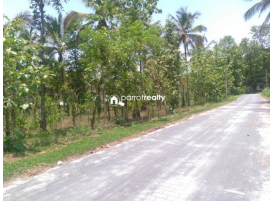

+91 4935 222 888

+91 9656 866 955

www.parrotrealty.com

parrotrealtyervices@gmail.com

2nd Floor, Amrutheswari Complex, Panamaram