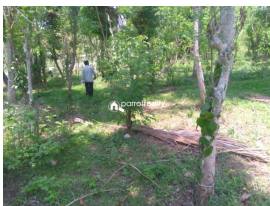

1 acre Land for sale near Pulpally,Wayanad...

Vandikadavu, Near Pulpally, Wayanad ,673579

Property Details

Property Id : 54157

Property Type: Residential land

Road Accessibility:

Possession :

Plot Area : 1 Acre

Description

Land area :- 1 acre. Location :- Vandikadavu,near Pulpally. Opposite Pazhassi garden. Tarring road frontage... 6 km from Pulpally. Asking Price :- 80,000 per cent... Negotiable More details please contact - 9656866955.

Contact Details

Parrotrealty

9656866955

parrotrealty@yahoo.com

Property Media

www.parrotrealty.com

parrotrealtyervices@gmail.com

2nd Floor, Amrutheswari Complex, Panamaram