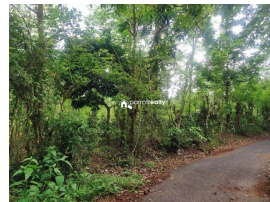

25 cent plot for sale in Alurkunnu,Pulpally,Wayanad.

Alurkunnu, Pulpally, Wayanad ,673579

Property Details

Property Id : 194688

Property Type: Residential land

Road Accessibility:

Possession :

Plot Area : 25 Cent

Description

Land area :- 25 cent. Location :- Alurkunnu,Pulpally. 6 km from Pulpally town. One side tarring road. Nearby forest boundry.. Asking Price :- 15 lakh... More details please contact – 9656866955.

Contact Details

Parrotrealty
9656866955
parrotrealty@yahoo.com

Property Media

9656866955

+91 9656 866 955

www.parrotrealty.com

parrotrealtyervices@gmail.com

2nd Floor, Amrutheswari Complex, Panamaram