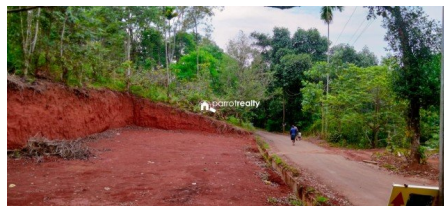

2.50 acre land for sale near Soochipara,Wayanad..

Soochipara, Chooralmala, Wayanad ,673577

Property Details

Property Id : 49693

Property Type: Residential land

Road Accessibility:

Possession :

Plot Area : 250 Cent

Description

Land: 2 acre 50 cent. Location :- near Soochipara, Chooralmala . 3 km from Chooralmala. One of the best property for Resort , parking , shops etc... Coffee is main cultivation. Main road frontage . Asking price :- 1.5 lakh/cent(Negotiable) More details please contact – 9656866955.

Contact Details

Parrotrealty

9656866955

parrotrealty@yahoo.com

Property Media

4935 222 888

9656 866 955

www.parrotrealty.com

parrotrealtyervices@gmail.com

2nd Floor, Amrutheswari Complex, Panamaram