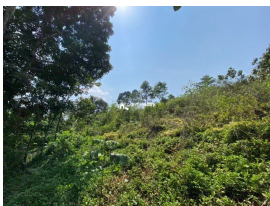

1 acre land for sale near Mananthavady@ 2.15 lakh per cent...

Mananthavady, Mananthavady, Wayanad ,670645

Property Details

Property Id : 485751

Property Type: Residential land

Road Accessibility:

Possession :

Plot Area : 1 Acre

Description

Land area :- 1 acre... Location:- Near Mananthavady,Wayanad.. 1 km from Mananthavady town... Empty land... Road facility available... Good Property for Investment Purpose... Asking Price :- 2.15 lakh per cent... More details Please contact – 9656866955...

Contact Details

Parrotrealty

9656866955

parrotrealty@yahoo.com

Property Media

2 888

6 955

www.parrotrealty.com

parrotrealtyervices@gmail.com

2nd Floor, Amrutheswari Complex, Panamaram