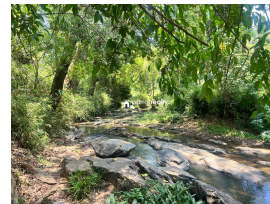

Beautiful Paddy view property sale near Nadavayal,Wayanad...

Nadavayal, Panamaram, Wayanad ,670721

Property Details

Property Id : 765428

Property Type: Residential land

Road Accessibility:

Possession :

Plot Area : 23 Cent

Description

Land area :- 23 cent. Location :- Near Nadavayal,Wayanad... There is roof tiled 3 bedroom house in this property... Water source :- Openwell. One side Forest .... Asking Price :- 20 lakhs.. More details please contact - 9656866955

Contact Details

Parrotrealty

9656866955

parrotrealty@yahoo.com

Property Media

2 888

6 955

www.parrotrealty.com

parrotrealtyervices@gmail.com

2nd Floor, Amrutheswari Complex, Panamaram