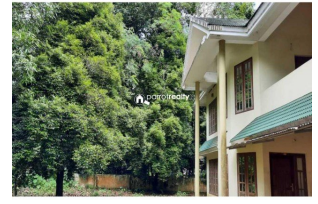

+91 4935 222 888

+91 9656 866 955

www.parrotrealty.com

parrotrealtyervices@gmail.com

2nd Floor, Amrutheswari Complex, Panamaram