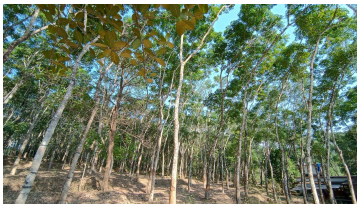

4 acre with 3 bhk house for sale near Nadavayal,Wayanad...

Nadavayal, Panamaram, Wayanad ,670721

Property Details

Property Id : 816920

Property Type: Residential land

Road Accessibility:

Possession :

Plot Area : 4 Acre

Description

Land area :- 4 acre .. Location :- Near Nadavayal,Wayanad... There is one 3 bhk house in this property....
Cultivation: Rubber, Coconut, Arecanut, coffee and other trees... Panchayath Tarring road access .. Asking price :- 50 lakhs per acre. More details please contact - 9656866955...

Contact Details

Parrotrealty

9656866955

parrotrealty@yahoo.com

Property Media

222 888

366 955

www.parrotrealty.com

parrotrealtyervices@gmail.com

2nd Floor, Amrutheswari Complex, Panamaram