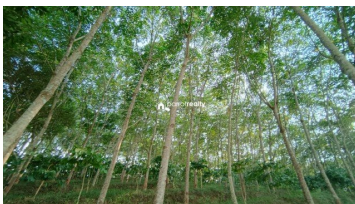

Paddy view – Cultivated land for sale near Poothadi,Wayanad.

Poothadi, Poothadi, Wayanad ,673596

Property Details

Property Id : 289560

Property Type: Residential land

Road Accessibility:

Possession :

Plot Area : 2 Acre

Description

2 acre land with Paddy view available near Poothadi..... Cultivation: Coffee and Rubber with good yield ... Includes one small shed ... Almost 150m of Mud road access from panchayath tarring road... 2.5 km from Poothadi.. Nice property with good climate & greenery around... Asking price: 35000 per cent.. More details please contact – 9656866955.

Contact Details

Parrotrealty
9656866955
parrotrealty@yahoo.com

Property Media

222 888

866 955

www.parrotrealty.com

parrotrealtyervices@gmail.com

2nd Floor, Amrutheswari Complex, Panamaram