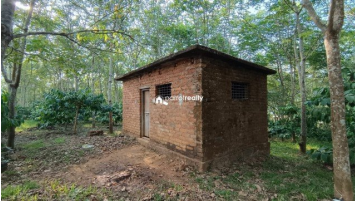

+91 4935 222 888

+91 9656 866 955

www.parrotrealty.com

parrotrealtyservices@gmail.com

2nd Floor, Amrutheswari Complex, Panamaram