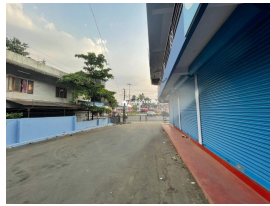

Property Media

+91 4935 222 888

+91 9656 866 955

www.parrotrealty.com

parrotrealtyservices@gmail.com

2nd Floor, Amrutheswari Complex, Panamaram