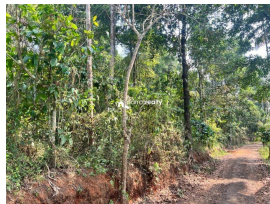

Beautiful Plot for sale in Chundale,Wayanad

Chundale, Vythiri, Wayanad ,673123

Property Details

Property Id : 353690

Property Type: Residential land

Road Accessibility:

Possession :

Plot Area : 25 Cent

Description

Land area:- 25 cent Location :- Chundale,Vythiri... 3 km from Chundale town and 3 km from wayanad - Calicut national highway ... Tar road access .... Asking price : 1.5 lakhs per cent... More details please contact - 9656866955...

Contact Details

Parrotrealty

9656866955

parrotrealty@yahoo.com

Property Media

2 888

6 955

www.parrotrealty.com

parrotrealtyervices@gmail.com

2nd Floor, Amrutheswari Complex, Panamaram