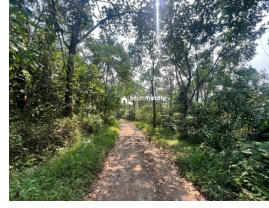

+91 4935 222 888

+91 9656 866 955

www.parrotrealty.com

parrotrealtyservices@gmail.com

2nd Floor, Amrutheswari Complex, Panamaram