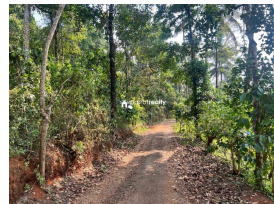

Beautiful Plot for sale in Chundale,Wayanad

Chundale, Vythiri, Wayanad ,673123

Property Details

Property Id : 353690

Property Type: Residential land

Road Accessibility:

Possession :

Plot Area : 25 Cent

Description

Land area:- 25 cent Location :- Chundale,Vythiri... 3 km from Chundale town and 3 km from wayanad - Calicut national highway ... Tar road access .... Asking price : 1.5 lakhs per cent... More details please contact - 9656866955...

Contact Details

Parrotrealty

9656866955

parrotrealty@yahoo.com

Property Media

2 888

6 955

www.parrotrealty.com

parrotrealtyervices@gmail.com

2nd Floor, Amrutheswari Complex, Panamaram