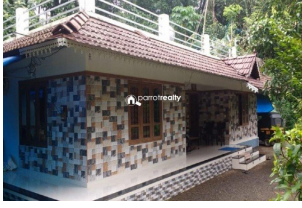

+91 4935 222 888

+91 9656 866 955

www.parrotrealty.com

parrotrealtyervices@gmail.com

2nd Floor, Amrutheswari Complex, Panamaram