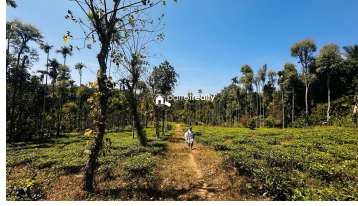

+91 4935 222 888

+91 9656 866 955

www.parrotrealty.com

parrotrealtyervices@gmail.com

2nd Floor, Amrutheswari Complex, Panamaram