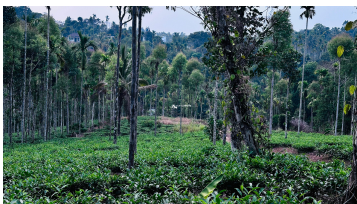

Tea plantation for sale near Edakkal Caves,Ambalavayal,Wayanad...

Edakkal Caves, Ambalavayal, Wayanad ,673593

Property Details

Property Id : 786211

Property Type: Residential land

Road Accessibility:

Possession :

Plot Area : 140 Cent

Description

Land area :- 1 acre 40 cent... Location :- Edakkal Caves,Ambalavayal,Wayanad. 5 km from Edakkal Caves and 4 km from Bathery – Ambalavayal bus route.... Tea as main plantation ... Square plot.. Stream crossing across the plot... Open well is there... Electricity, 10 ft road also available... One of the best property for Resort Purpose.... Asking Price :- 45000 per cent... More details please contact – 9656866955...

Contact Details

Parrotrealty

9656866955

parrotrealty@yahoo.com

Property Media

www.parrotrealty.com

parrotrealty@gmail.com