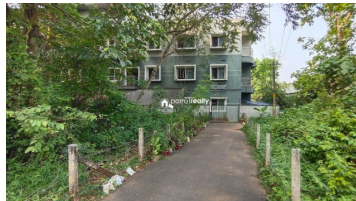

Residential plot for sale near Wandoor, Malappuram

Wandoor, Malappuram, Malappuram ,679328

Property Details

Property Id : 881409

Property Type: Residential land

Road Accessibility:

Possession :

Plot Area : 24 Cent

Description

Land area :- 24 cent... They get in 12 cent each... Location :- Wandoor, Malappuram.. 900 m from Wandoor main junction... Tarring road access.. Water source :- Open well ... Calm and quiet area... Good property for construct house .. Asking price :- 5 lakh per cent... More details please contact - Huda - +91 90619 17304/ 9074364790...

Contact Details

Huda

huda.9061917304@parrotrealty.com

+91 90619 17304

Property Media

222 888

866 955

www.parrotrealty.com

parrotrealtyervices@gmail.com

2nd Floor, Amrutheswari Complex, Panamaram