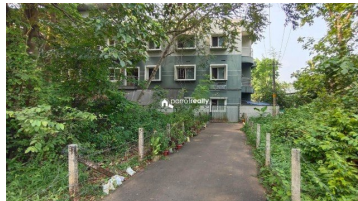

Residential plot for sale near Wandoor, Malappuram

Wandoor, Malappuram, Malappuram ,679328

Property Details

Property Id : 881409

Property Type: Residential land

Road Accessibility:

Possession :

Plot Area : 24 Cent

Description

Land area :- 24 cent... They get in 12 cent each... Location :- Wandoor, Malappuram.. 900 m from Wandoor main junction... Tarring road access.. Water source :- Open well ... Calm and quiet area... Good property for construct house .. Asking price :- 5 lakh per cent... More details please contact - Huda - +91 90619 17304/ 9074364790...

Contact Details

Huda

huda.9061917304@parrotrealty.com

+91 90619 17304

Property Media

222 888

866 955

www.parrotrealty.com

parrotrealtyervices@gmail.com

2nd Floor, Amrutheswari Complex, Panamaram