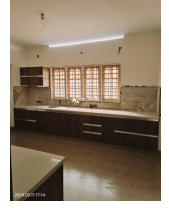

+91 4935 222 888

+91 9656 866 955

www.parrotrealty.com

parrotrealtyervices@gmail.com

2nd Floor, Amrutheswari Complex, Panamaram