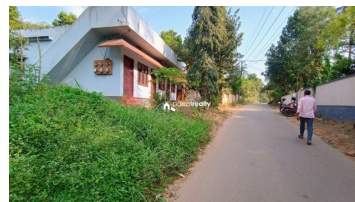

11 cent plot for sale near Mananthavady town....

Mananthavady, Mananthavady, Wayanad ,670645

Property Details

Property Id : 193367

Property Type: Residential land

Road Accessibility:

Possession :

Plot Area : 11 Cent

Description

Land area :- 11 cent.. Location :- Near Mananthavady town Approximately 600 meters from Main road.. One of the best property for Construct house... Asking Price :- 2,50,000 Per cent.... More details please contact - 9656866955..

Contact Details

Parrotrealty

9656866955

parrotrealty@yahoo.com

Property Media

222 888

866 955

www.parrotrealty.com

parrotrealtyervices@gmail.com

2nd Floor, Amrutheswari Complex, Panamaram