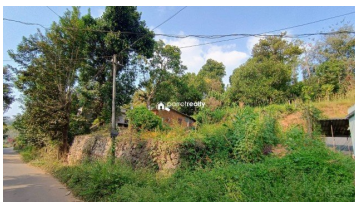

11 cent plot for sale near Mananthavady town....

Mananthavady, Mananthavady, Wayanad ,670645

Property Details

Property Id : 193367

Property Type: Residential land

Road Accessibility:

Possession :

Plot Area : 11 Cent

Description

Land area :- 11 cent.. Location :- Near Mananthavady town Approximately 600 meters from Main road.. One of the best property for Construct house... Asking Price :- 2,50,000 Per cent.... More details please contact - 9656866955..

Contact Details

Parrotrealty

9656866955

parrotrealty@yahoo.com

Property Media

222 888

866 955

www.parrotrealty.com

parrotrealtyervices@gmail.com

2nd Floor, Amrutheswari Complex, Panamaram