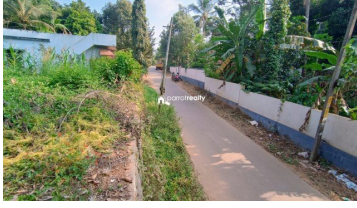

+91 4935 222 888

+91 9656 866 955

www.parrotrealty.com

parrotrealtyervices@gmail.com

2nd Floor, Amrutheswari Complex, Panamaram