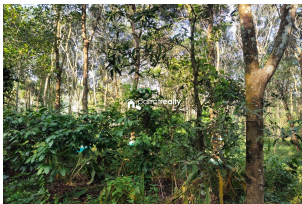

1 acre 70 cent with 3 bhk house for sale near Nadavayal @ 60 lakh...

Nadavayal, Panamaram, Wayanad ,670721

Property Details

Property Id : 670997

Property Type: Residential land

Road Accessibility:

Possession :

Plot Area : 170 Cent

Description

Land area :- 1.70 acre... Location :- Near Nadavayal,Wayanad... Rubber,Coffee,Pepper as main cultivation... There is one old house in this property... Water source :- Open well.. Concrete road access... Asking Price :- 60 lakh... More details please contact – 9656866955

Contact Details

Parrotrealty

9656866955

parrotrealty@yahoo.com

Property Media

www.parrotrealty.com

parrotrealtyervices@gmail.com

2nd Floor, Amrutheswari Complex, Panamaram