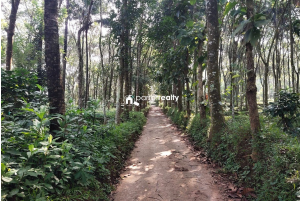

+91 4935 222 888

+91 9656 866 955

www.parrotrealty.com

parrotrealtyervices@gmail.com

2nd Floor, Amrutheswari Complex, Panamaram