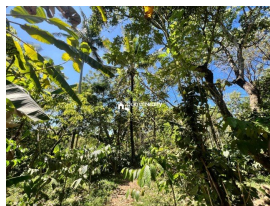

2.10 acre land for sale near Kenichira,Wayanad...

Kenichira, Wayanad, Wayanad ,673596

Property Details

Property Id : 481631

Property Type: Residential land

Road Accessibility:

Possession :

Plot Area : 210 Cent

Description

Land area :- 2 acre 10 cent... Out of this 1 acre 30 cent used for Dry land and 80 cent used for Wet land ...
Location :- Near Kenichira,Wayanad.. Coffee,Pepper,Areca as main cultivation... 3 km from kenichira ... 12 ft road access... Asking Price :- 60 lakh.... More details please contact – 9656866955..

Contact Details

Parrotrealty
9656866955
parrotrealty@yahoo.com

Property Media

2 888

6 955

www.parrotrealty.com

parrotrealtyervices@gmail.com

2nd Floor, Amrutheswari Complex, Panamaram