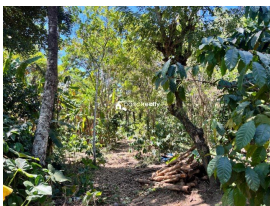

2.10 acre land for sale near Kenichira,Wayanad...

Kenichira, Wayanad, Wayanad ,673596

Property Details

Property Id : 481631

Property Type: Residential land

Road Accessibility:

Possession :

Plot Area : 210 Cent

Description

Land area :- 2 acre 10 cent... Out of this 1 acre 30 cent used for Dry land and 80 cent used for Wet land ...
Location :- Near Kenichira,Wayanad.. Coffee,Pepper,Areca as main cultivation... 3 km from kenichira ... 12 ft road access... Asking Price :- 60 lakh.... More details please contact – 9656866955..

Contact Details

Parrotrealty

9656866955

parrotrealty@yahoo.com

Property Media

2 888

6 955

www.parrotrealty.com

parrotrealtyervices@gmail.com

2nd Floor, Amrutheswari Complex, Panamaram