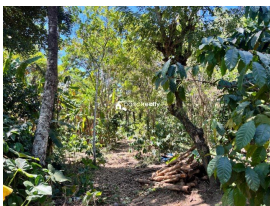

2.10 acre land for sale near Kenichira,Wayanad...

Kenichira, Wayanad, Wayanad ,673596

Property Details

Property Id : 481631

Property Type: Residential land

Road Accessibility:

Possession :

Plot Area : 210 Cent

Description

Land area :- 2 acre 10 cent... Out of this 1 acre 30 cent used for Dry land and 80 cent used for Wet land ...
Location :- Near Kenichira,Wayanad.. Coffee,Pepper,Areca as main cultivation... 3 km from kenichira ... 12 ft road access... Asking Price :- 60 lakh.... More details please contact – 9656866955..

Contact Details

Parrotrealty
9656866955
parrotrealty@yahoo.com

Property Media

2 888

6 955

www.parrotrealty.com

parrotrealtyervices@gmail.com

2nd Floor, Amrutheswari Complex, Panamaram