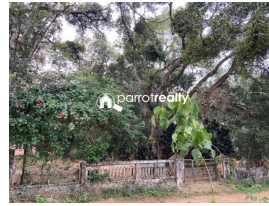

Property Media

+91 4935 222 888

+91 9656 866 955

www.parrotrealty.com

parrotrealtyervices@gmail.com

2nd Floor, Amrutheswari Complex, Panamaram