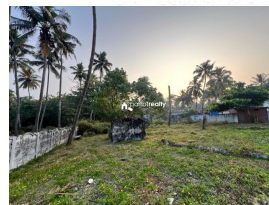

Amazing Beach view Property for sale in Cherai,Ernakulam...

Cherai, Ernakulam, Ernakulam ,683514

Property Details

Property Id : 59906

Property Type: Commercial plots

Road Accessibility:

Possession :

Plot Area : 19 Cent

Description

Total land area :- 19 cent... Nearby Cherai beach... 1 km from Beach entrance.. 1 side tarring road access... 2 building in this property (1 building get in residential number and another one commercial number)... Currently not used this but permission get in easier for Renovation. .... Main Distance :- 28 km from Ernakulam town.. 24 km from Cochin Air Port... And 30 km from Cochin Shipyard... Asking Price :- 2 Cr.... More details please contact :- 9656866955...

Contact Details

Midhun George

parrotrealtyservices@gmail.com

9656866955

Property Media

2 888

6 955

y.com

parrotrealtyservices@gmail.com