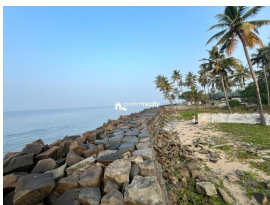

Amazing Beach view Property for sale in Cherai,Ernakulam...

Cherai, Ernakulam, Ernakulam ,683514

Property Details

Property Id : 59906

Property Type: Commercial plots

Road Accessibility:

Possession :

Plot Area : 19 Cent

Description

Total land area :- 19 cent... Nearby Cherai beach... 1 km from Beach entrance.. 1 side tarring road access... 2 building in this property (1 building get in residential number and another one commercial number)... Currently not used this but permission get in easier for Renovation. .... Main Distance :- 28 km from Ernakulam town.. 24 km from Cochin Air Port... And 30 km from Cochin Shipyard... Asking Price :- 2 Cr.... More details please contact :- 9656866955...

Contact Details

Midhun George

parrotrealtyservices@gmail.com

9656866955

Property Media

2 888

6 955

y.com

parrotrealtyservices@gmail.com