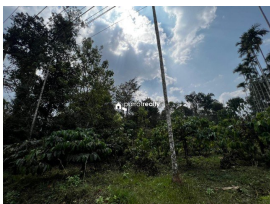

Residential cum commercial Plot for sale in Naiketty near Bathery...

Naiketty, Bathery, Wayanad ,673592

Property Details

Property Id : 790281

Property Type: Residential land

Road Accessibility:

Possession :

Plot Area : 18 Cent

Description

Land area :- 18 cent... Location :- Naiketty,Bathery. 1 km from naiketty town and 8 km from Bathery. Coffee ,Areca as main cultivation... 20 m bus route frontage.. All facilities available in around 2 km like ; College,School,Health center etc... Residential area... One of the best property for House construction or Home stay purpose... Asking Price :- 1,39,000 Per cent...More details please contact - 9656866955

Contact Details

Parrotrealty

9656866955

parrotrealty@yahoo.com

Property Media

2 888

6 955

www.parrotrealty.com

parrotrealtyervices@gmail.com

2nd Floor, Amrutheswari Complex, Panamaram