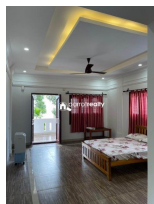

6.5 acre with 4 bhk house for sale in Kappimala,Kannur...

Kappimala, near Alakode, Kannur ,670571

Property Details

Property Id : 334435

Property Type: Residential land

Road Accessibility:

Possession :

Plot Area : 650 Cent

Description

Farm house in 6.5 acre land with all modern amenities for sale in Kappimala, near Alakode, Kannur. Suitable for farming, vacation home, resort and homestay. Paithalmala is very close to the property. Expected price is 1 Crores. More land is available if needed. Another 5 acre plot also available. More details please contact – James Alenchery – 7306472682

Contact Details

James Alenchery

james.7306472682@parrotrealty.com

7306472682

Property Media

www.parrotrealty.com

parrotrealtyervices@gmail.com

2nd Floor, Amrutheswari Complex, Panamaram