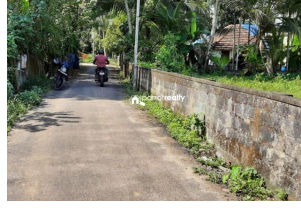

+91 4935 222 888

+91 9656 866 955

www.parrotrealty.com

parrotrealtyervices@gmail.com

2nd Floor, Amrutheswari Complex, Panamaram