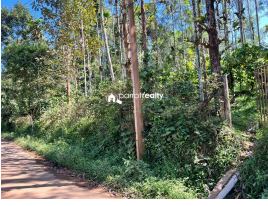

+91 4935 222 888

+91 9656 866 955

www.parrotrealty.com

parrotrealtyervices@gmail.com

2nd Floor, Amrutheswari Complex, Panamaram