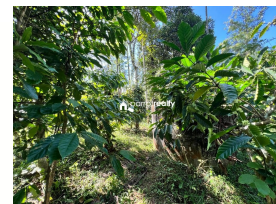

Residential cum Commercial land for sale in Varadoor,Wayanad...

Varadoor, Kaniyambetta, Wayanad ,673591

Property Details

Property Id : 112078

Property Type: Commercial plots

Road Accessibility:

Possession :

Plot Area : 3 Acre

Description

Total land area :- 3 acre ... Location :- Varadoor, Wayanad.. 150m off Meenangadi – Panamaram Road... 2 side panchayath tarring road access... Coffee,Pepper,Areca,Mango,Jack fruit,Teak as main cultivation.. Suitable for all kind of Residential and commercial Purpose.. Asking Price :- 1,25,000 Per cent... More details please contact – 9656866955.

Contact Details

Parrotrealty
9656866955
parrotrealty@yahoo.com

Property Media

388

955

www.parrotrealty.com

parrotrealtyervices@gmail.com

2nd Floor, Amrutheswari Complex, Panamaram