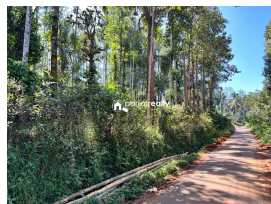

Residential cum Commercial land for sale in Varadoor,Wayanad...

Varadoor, Kaniyambetta, Wayanad ,673591

Property Details

Property Id : 112078

Property Type: Commercial plots

Road Accessibility:

Possession :

Plot Area : 3 Acre

Description

Total land area :- 3 acre ... Location :- Varadoor, Wayanad.. 150m off Meenangadi – Panamaram Road... 2 side panchayath tarring road access... Coffee,Pepper,Areca,Mango,Jack fruit,Teak as main cultivation.. Suitable for all kind of Residential and commercial Purpose.. Asking Price :- 1,25,000 Per cent... More details please contact – 9656866955.

Contact Details

Parrotrealty
9656866955
parrotrealty@yahoo.com

Property Media

388

955

www.parrotrealty.com

parrotrealtyervices@gmail.com

2nd Floor, Amrutheswari Complex, Panamaram