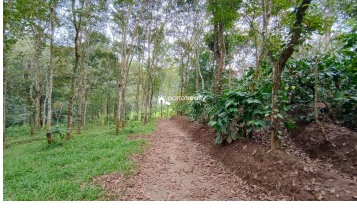

+91 4935 222 888

+91 9656 866 955

www.parrotrealty.com

parrotrealtyservices@gmail.com

2nd Floor, Amrutheswari Complex, Panamaram