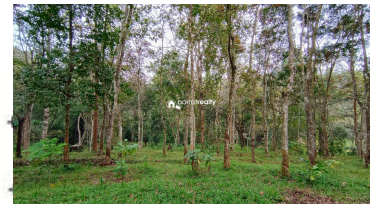

1.44 acre land with Old house for sale near Panamaram,Wayanad...

Nadavayal, Panamaram, Wayanad ,670721

Property Details

Property Id : 195583

Property Type: Residential land

Road Accessibility:

Possession :

Plot Area : 144 Cent

Description

Land area :- 1 acre 44 cent... Location :- Panamaram,Wayanad.. 3 km from Nadavayal and 6 km from Panamaram. There is old roof tile house in this property... Coconut,Coffee,Rubber,Areca as main cultivation. Water,Road,Electricity also available.. Asking Price :- 50 lakh.. More details please contact – 9656866955.

Contact Details

Parrotrealty

9656866955

parrotrealty@yahoo.com

Property Media

www.parrotrealty.com

parrotrealtyervices@gmail.com

2nd Floor, Amrutheswari Complex, Panamaram