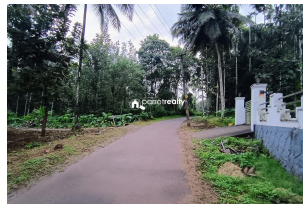

1 acre land for sale in Aadikolly near Pulpally,Wayanad

Aadikolly, Pulpally, Wayanad ,673579

Property Details

Property Id : 554792

Property Type: Residential land

Road Accessibility:

Possession :

Plot Area : 1 Acre

Description

Land area :- 1 acre.. Location :- Aadikolly,Pulpally,Wayanad.. 4 km from Pulpally... Pepper as main Cultivation ... Private road access from Panchayath road... Asking Price :- 35 lakh... More details please contact - 9656866955

Contact Details

Parrotrealty

9656866955

parrotrealty@yahoo.com

Property Media

91 4935 222 888

91 9656 866 955

www.parrotrealty.com

parrotrealtyervices@gmail.com

2nd Floor, Amrutheswari Complex, Panamaram