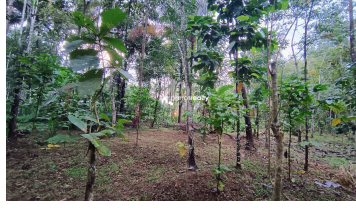

+91 4935 222 888

+91 9656 866 955

www.parrotrealty.com

parrotrealtyervices@gmail.com

2nd Floor, Amrutheswari Complex, Panamaram