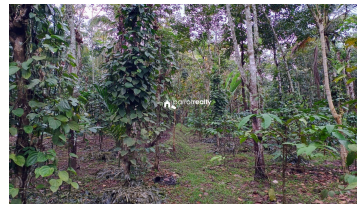

1 acre land for sale in Aadikolly near Pulpally,Wayanad

Aadikolly, Pulpally, Wayanad ,673579

Property Details

Property Id : 554792

Property Type: Residential land

Road Accessibility:

Possession :

Plot Area : 1 Acre

Description

Land area :- 1 acre.. Location :- Aadikolly,Pulpally,Wayanad.. 4 km from Pulpally... Pepper as main Cultivation ... Private road access from Panchayath road... Asking Price :- 35 lakh... More details please contact - 9656866955

Contact Details

Parrotrealty

9656866955

parrotrealty@yahoo.com

Property Media

91 4935 222 888

91 9656 866 955

www.parrotrealty.com

parrotrealtyervices@gmail.com

2nd Floor, Amrutheswari Complex, Panamaram