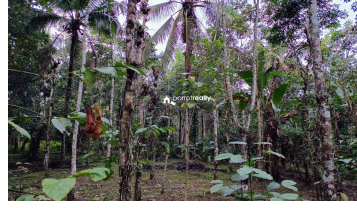

+91 4935 222 888

+91 9656 866 955

www.parrotrealty.com

parrotrealtyervices@gmail.com

2nd Floor, Amrutheswari Complex, Panamaram