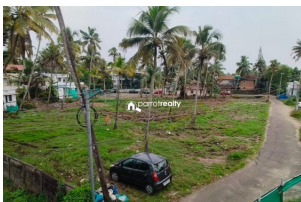

Commercial plot for sale in Ernakulam @ 18 lakhs Per cent..

Ernakulam, Ernakulam, Ernakulam , 682018

Property Details

Property Id : 286170

Property Type: Commercial plots

Road Accessibility:

Possession :

Plot Area : 84 Cent

Description

Land area :- 84 cent.. Location :- Ernakulam. Water frontage property. Suitable for all kind of commercial purpose. 2 side road access... Asking Price :- 18 lakh Per Cent... More details please contact – Rapheal – 94475 52636

Contact Details

Rapheal

rapheal.9447552636@parrotrealty.com

9447552636

Property Media

+91 4935 222 888

+91 9656 866 955

www.parrotrealty.com

parrotrealtyervices@gmail.com

2nd Floor, Amrutheswari Complex, Panamaram