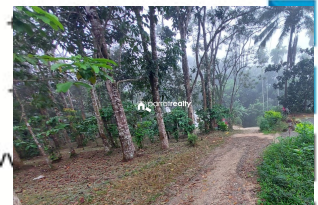

1.58 acre land for sale in Arivayal near Bathery @ 32000 Per cent..

Arivayal, Bathery, Wayanad ,673592

Property Details

Property Id : 350351

Property Type: Residential land

Road Accessibility:

Possession :

Plot Area : 158 Cent

Description

1.58 acre land for sale in near Arivayal,Bathery... 5 km from Bathery town and 1.5 km from Bathery – Mananthavady bus route... 2 km from National highway (766)... Tarring road access... Good property for farm/agriculture/House construction or Resort purpose.. Main Distance from this property :- School – 5 km, Hospital – 6 km, Mosque – 2 km, Church – 5 km, Temple – 2 km... Asking Price :- 32000 Per cent... More details please contact – 9656866955

Contact Details

Parrotrealty

9656866955

parrotrealty@yahoo.com

Property Media

parrotrealtyervices@gmail.com