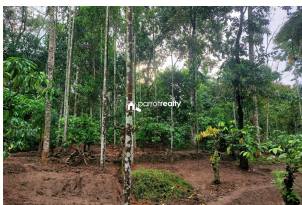

1.58 acre land for sale in Arivayal near Bathery @ 32000 Per cent..

Arivayal, Bathery, Wayanad ,673592

Property Details

Property Id : 350351

Property Type: Residential land

Road Accessibility:

Possession :

Plot Area : 158 Cent

Description

1.58 acre land for sale in near Arivayal,Bathery... 5 km from Bathery town and 1.5 km from Bathery – Mananthavady bus route... 2 km from National highway (766)... Tarring road access... Good property for farm/agriculture/House construction or Resort purpose.. Main Distance from this property :- School – 5 km, Hospital – 6 km, Mosque – 2 km, Church – 5 km, Temple – 2 km... Asking Price :- 32000 Per cent... More details please contact – 9656866955

Contact Details

Parrotrealty

9656866955

parrotrealty@yahoo.com

Property Media

parrotrealtyervices@gmail.com