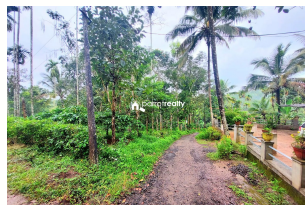

1.58 acre land for sale in Arivayal near Bathery @ 32000 Per cent..

Arivayal, Bathery, Wayanad ,673592

Property Details

Property Id : 350351

Property Type: Residential land

Road Accessibility:

Possession :

Plot Area : 158 Cent

Description

1.58 acre land for sale in near Arivayal,Bathery... 5 km from Bathery town and 1.5 km from Bathery – Mananthavady bus route... 2 km from National highway (766)... Tarring road access... Good property for farm/agriculture/House construction or Resort purpose.. Main Distance from this property :- School – 5 km, Hospital – 6 km, Mosque – 2 km, Church – 5 km, Temple – 2 km... Asking Price :- 32000 Per cent... More details please contact – 9656866955

Contact Details

Parrotrealty

9656866955

parrotrealty@yahoo.com

Property Media

parrotrealtyervices@gmail.com