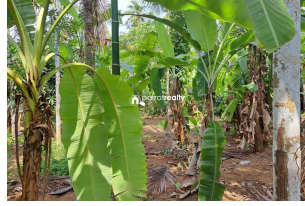

+91 4935 222 888

+91 9656 866 955

www.parrotrealty.com

parrotrealtyervices@gmail.com

2nd Floor, Amrutheswari Complex, Panamaram