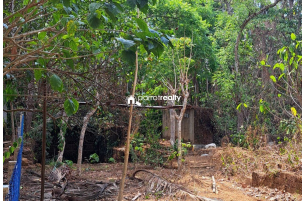

+91 4935 222 888

+91 9656 866 955

www.parrotrealty.com

parrotrealtyervices@gmail.com

2nd Floor, Amrutheswari Complex, Panamaram