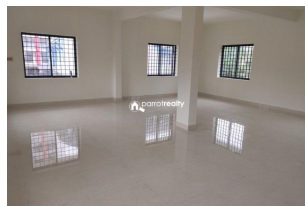

800 Sq Ft Commercial Building for Rent in Deshabhimani

Kaloor Ernakulam Ernakulam 682017

Property Details

Property Id : 197837

Property Type: Commercial Building

Road Accessibility: Truck

Possession : Immediate

Description

800 Sq Ft Commercial Building for Rent in Deshabhimani. Near Stadium Metro

Contact Details

Reejith V A

reejithva.9539504033@parrotrealty.com

9539504033

Property Media

+91 4935 222 888

+91 9656 866 955

www.parrotrealty.com

parrotrealtyervices@gmail.com

2nd Floor, Amrutheswari Complex, Panamaram