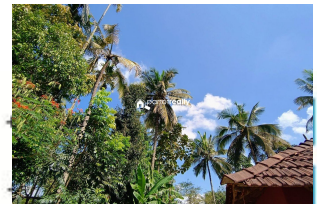

Beautiful 80 cent with House for sale near Panamaram,Wayanad...

Panamaram, Panamaram, Wayanad ,670721

Property Details

Property Id : 248023

Property Type: Residential land

Road Accessibility:

Possession :

Plot Area : 80 Cent

Description

Land Area :- 80 cent... House :- Old roof tile house... Areca,Coconut & Other trees are cultivated... Water source :- Open well.. One cattle shed & Goat shed included in this property... All facilities available with in 1 km.. Asking Price :- 35 lakh... More details please contact – 9656866955..

Contact Details

Parrotrealty

9656866955

parrotrealty@yahoo.com

Property Media

www.parrotrealty.com

parrotrealtyervices@gmail.com

2nd Floor, Amrutheswari Complex, Panamaram