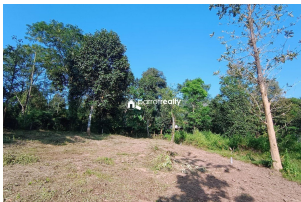

Residential cum Commercial plot for sale near Kalpetta @ 3.75 lakh Per cent...

Kalpetta, Kalpetta, Wayanad ,673121

Property Details

Property Id : 578862

Property Type: Residential land

Road Accessibility:

Possession :

Plot Area : 17 Cent

Description

Land area :- 17.75 cent.. Location :- Kalpetta ,Wayanad... 3.5 km from Kalpetta... Asking Price :- 3.75 lakhs per cent... More details please contact – 9656866955..

Contact Details

Parrotrealty
9656866955
parrotrealty@yahoo.com

Property Media

+91 9656 866 955

www.parrotrealty.com

parrotrealtyervices@gmail.com

2nd Floor, Amrutheswari Complex, Panamaram