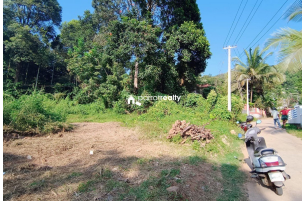

+91 4935 222 888

+91 9656 866 955

www.parrotrealty.com

parrotrealtyservices@gmail.com

2nd Floor, Amrutheswari Complex, Panamaram