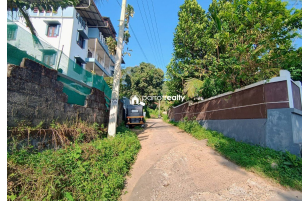

+91 4935 222 888

+91 9656 866 955

www.parrotrealty.com

parrotrealtyservices@gmail.com

2nd Floor, Amrutheswari Complex, Panamaram