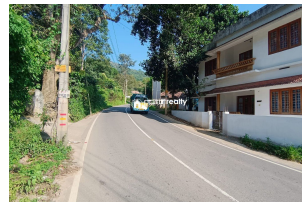

Commercial cum Residential plot for sale near Kalpetta,Wayanad...

Kalpetta, Kalpetta, Wayanad ,673121

Property Details

Property Id : 290707

Property Type: Commercial plots

Road Accessibility:

Possession :

Plot Area : 10 Cent

Description

Land area :- 10 cent... Location :- Near Kalpetta,Wayanad.... 2.5 KM from Kalpetta... Tarring road access... Suitable for Commercial or Residential buildings... Asking Price :- 4.5 lakhs per cent

Contact Details

Parrotrealty

9656866955

parrotrealty@yahoo.com

Property Media

91 4935 222 888

+91 9656 866 955

www.parrotrealty.com

parrotrealtyervices@gmail.com

2nd Floor, Amrutheswari Complex, Panamaram