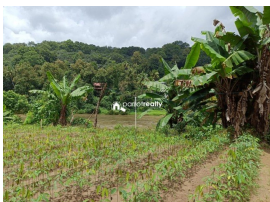

1.32 Acre land with Building for sale in Ranni, Pathanamthitta...

Ranni, Pathanamthitta, Pathanamthitta ,689672

Property Details

Property Id : 719138

Property Type: Residential land

Road Accessibility:

Possession : Immediate

Plot Area : 1 Acre

Description

1 Acre 32 Cent land with building for sale in Ranni-Perunad road... 10 km away from Sabarimala airport... Electricity,Road also available... Tapioca as main cultivation... Asking Price :- 1.5 lakh/cent More details pls contact :- Ashwin - 9495257765

Contact Details

Ashwin

Ashwin.9495257765@parrotrealty.com

9495257765

Property Media

2 888

6 955

www.parrotrealty.com

parrotrealtyervices@gmail.com

2nd Floor, Amrutheswari Complex, Panamaram