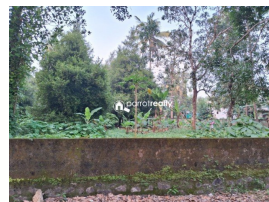

Commercial cum Residential Land for Sale at Koratty, Thrissur

Koratty Junction, Thrissur, Thrissur ,680308

Property Details

Property Id : 389752

Property Type: Commercial plots

Road Accessibility:

Possession :

Plot Area : 37 Cent

Description

Area : 37 cents... Location : Koratty Junction, Thrissur. Near IT Park. The property is ideal for commercial building/ apartments. Asking Price : 10 Lakhs/cent (Negotiable). More details please contact – Davis – 9895010766 Email ID : daviesmattathil@gmail.com

Contact Details

Davis
daviesmattathil@gmail.com
9895010766

Property Media

2 888

6 955

www.parrotrealty.com

parrotrealtyervices@gmail.com

2nd Floor, Amrutheswari Complex, Panamaram