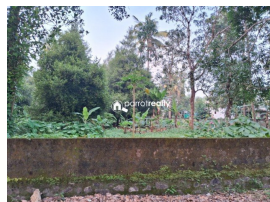

Commercial cum Residential Land for Sale at Koratty, Thrissur

Koratty Junction, Thrissur, Thrissur ,680308

Property Details

Property Id : 389752

Property Type: Commercial plots

Road Accessibility:

Possession :

Plot Area : 37 Cent

Description

Area : 37 cents... Location : Koratty Junction, Thrissur. Near IT Park. The property is ideal for commercial building/ apartments. Asking Price : 10 Lakhs/cent (Negotiable). More details please contact – Davis – 9895010766 Email ID : daviesmattathil@gmail.com

Contact Details

Davis
daviesmattathil@gmail.com
9895010766

Property Media

2 888

6 955

www.parrotrealty.com

parrotrealtyervices@gmail.com

2nd Floor, Amrutheswari Complex, Panamaram