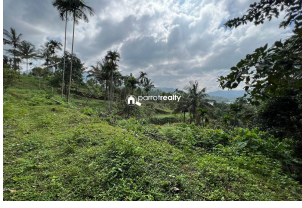

+91 4935 222 888

+91 9656 866 955

www.parrotrealty.com

parrotrealtyervices@gmail.com

2nd Floor, Amrutheswari Complex, Panamaram