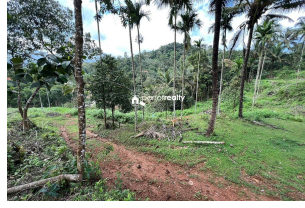

+91 4935 222 888

+91 9656 866 955

www.parrotrealty.com

parrotrealtyervices@gmail.com

2nd Floor, Amrutheswari Complex, Panamaram