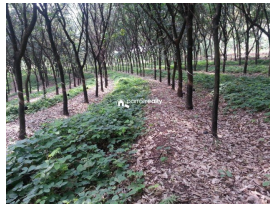

Contact Details

Mohammed Riyaz
Kannavam@gmail.com
9048073820

Property Media

+91 4935 222 888

+91 9656 866 955

www.parrotrealty.com

parrotrealtyervices@gmail.com

2nd Floor, Amrutheswari Complex, Panamaram