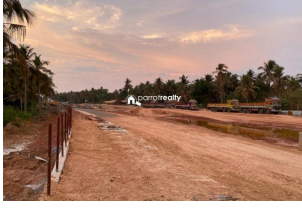

+91 4935 222 888

+91 9656 866 955

www.parrotrealty.com

parrotrealtyservices@gmail.com

2nd Floor, Amrutheswari Complex, Panamaram