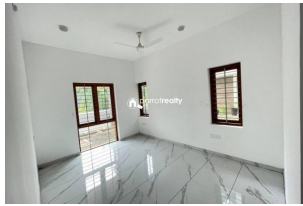

Contact Details

Chandrasekhar
telikics@i Cloud. Com
6300503170

Property Media

+91 4935 222 888

+91 9656 866 955

www.parrotrealty.com

parrotrealtyervices@gmail.com

2nd Floor, Amrutheswari Complex, Panamaram