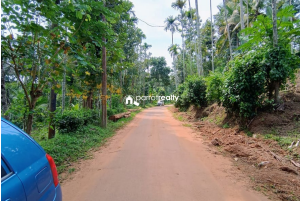

+91 4935 222 888

+91 9656 866 955

www.parrotrealty.com

parrotrealtyervices@gmail.com

2nd Floor, Amrutheswari Complex, Panamaram