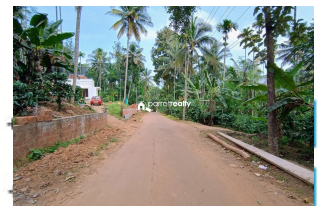

1 acre 55 cent land for sale near Pulpally,Wayanad

Pulpally, Pulpally, Wayanad ,673579

Property Details

Property Id : 22870

Property Type: Residential land

Road Accessibility:

Possession :

Plot Area : 155 Cent

Description

Land area :- 1.55 acre... Location :- Pulpally,Wayanad... 4.5 KM from Pulpally Town... Hill top property...Level land ... 150 mtrs of Mud road from tarred road... Areca, Pepper and coffee Cultivated Asking Price :- 19500/cent .. More details please contact – 9656866955...

Contact Details

Parrotrealty

9656866955

parrotrealty@yahoo.com

Property Media

www.parrotrealty.com

parrotrealtyervices@gmail.com

2nd Floor, Amrutheswari Complex, Panamaram