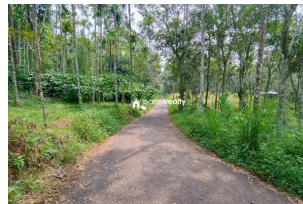

1 acre land for sale in Manalvayal near Pulpally,Wayanad...

Manalvayal, Pulpally, Wayanad ,673579

Property Details

Property Id : 518992

Property Type: Agriculture land

Road Accessibility:

Possession :

Plot Area : 1 Acre

Description

Land area :- 1 acre ... Location :- Manalvayal,Pulpally,Wayanad.. Rubber,Coffee as main cultivation... Tarring road access.. 300 m from Pulpally – Karyambadi bus route and 4 km from Pulpally town... Level land – Ideal for farm purpose.... Asking Price :- 45 lakh.. More details please contact – 9656866955

Contact Details

Parrotrealty

9656866955

parrotrealty@yahoo.com

Property Media

www.parrotrealty.com

parrotrealtyervices@gmail.com

2nd Floor, Amrutheswari Complex, Panamaram