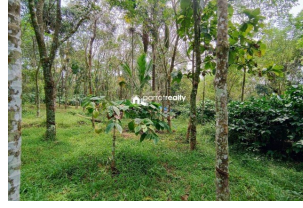

+91 4935 222 888

+91 9656 866 955

www.parrotrealty.com

parrotrealtyervices@gmail.com

2nd Floor, Amrutheswari Complex, Panamaram