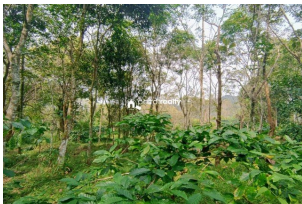

1 acre land for sale in Manalvayal near Pulpally,Wayanad...

Manalvayal, Pulpally, Wayanad ,673579

Property Details

Property Id : 518992

Property Type: Agriculture land

Road Accessibility:

Possession :

Plot Area : 1 Acre

Description

Land area :- 1 acre ... Location :- Manalvayal,Pulpally,Wayanad.. Rubber,Coffee as main cultivation... Tarring road access.. 300 m from Pulpally – Karyambadi bus route and 4 km from Pulpally town... Level land – Ideal for farm purpose.... Asking Price :- 45 lakh.. More details please contact – 9656866955

Contact Details

Parrotrealty

9656866955

parrotrealty@yahoo.com

Property Media

www.parrotrealty.com

parrotrealtyervices@gmail.com

2nd Floor, Amrutheswari Complex, Panamaram