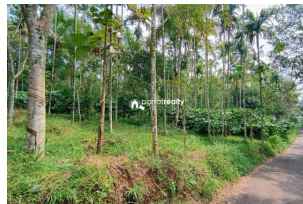

1 acre land for sale in Manalvayal near Pulpally,Wayanad...

Manalvayal, Pulpally, Wayanad ,673579

Property Details

Property Id : 518992

Property Type: Agriculture land

Road Accessibility:

Possession :

Plot Area : 1 Acre

Description

Land area :- 1 acre ... Location :- Manalvayal,Pulpally,Wayanad.. Rubber,Coffee as main cultivation... Tarring road access.. 300 m from Pulpally – Karyambadi bus route and 4 km from Pulpally town... Level land – Ideal for farm purpose.... Asking Price :- 45 lakh.. More details please contact – 9656866955

Contact Details

Parrotrealty

9656866955

parrotrealty@yahoo.com

Property Media

www.parrotrealty.com

parrotrealtyervices@gmail.com

2nd Floor, Amrutheswari Complex, Panamaram