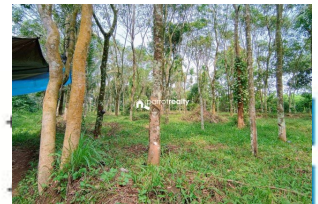

1 acre land for sale in Manalvayal near Pulpally,Wayanad...

Manalvayal, Pulpally, Wayanad ,673579

Property Details

Property Id : 518992

Property Type: Agriculture land

Road Accessibility:

Possession :

Plot Area : 1 Acre

Description

Land area :- 1 acre ... Location :- Manalvayal,Pulpally,Wayanad.. Rubber,Coffee as main cultivation... Tarring road access.. 300 m from Pulpally – Karyambadi bus route and 4 km from Pulpally town... Level land – Ideal for farm purpose.... Asking Price :- 45 lakh.. More details please contact – 9656866955

Contact Details

Parrotrealty

9656866955

parrotrealty@yahoo.com

Property Media

www.parrotrealty.com

parrotrealtyervices@gmail.com

2nd Floor, Amrutheswari Complex, Panamaram