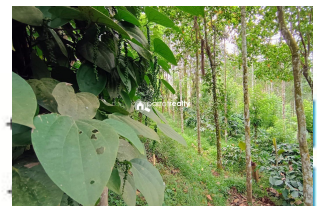

Well maintained land for sale near Pulpally,Wayanad @ 22 lakh Per Acre...

Pulpally, Pulpally, Wayanad ,673579

Property Details

Property Id : 733179

Property Type: Residential land

Road Accessibility:

Possession :

Plot Area : 2 Acre

Description

Total land area :- 2 acre ... Main Cultivation :- Pepper, coffee, areca ... 100 M soling road access and 3.5 KM from Pulpally Town ... 100 mtrs from Bus Route... There is one shed in this property.. Asking Price :- 22 lakhs per acre ... More details please contact - 9656866955...

Contact Details

Parrotrealty

9656866955

parrotrealty@yahoo.com

Property Media

www.parrotrealty.com

parrotrealtyervices@gmail.com

2nd Floor, Amrutheswari Complex, Panamaram