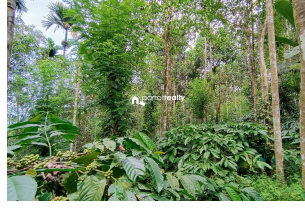

+91 4935 222 888

+91 9656 866 955

www.parrotrealty.com

parrotrealtyervices@gmail.com

2nd Floor, Amrutheswari Complex, Panamaram