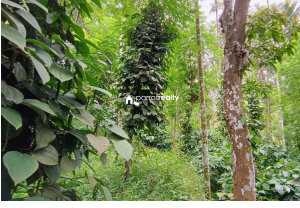

+91 4935 222 888

+91 9656 866 955

www.parrotrealty.com

parrotrealtyervices@gmail.com

2nd Floor, Amrutheswari Complex, Panamaram