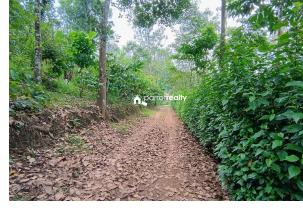

+91 4935 222 888

+91 9656 866 955

www.parrotrealty.com

parrotrealtyervices@gmail.com

2nd Floor, Amrutheswari Complex, Panamaram