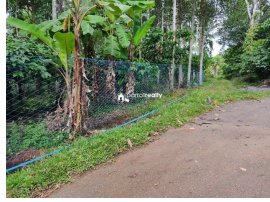

Property Media

+91 4935 222 888

+91 9656 866 955

www.parrotrealty.com

parrotrealtyservices@gmail.com

2nd Floor, Amrutheswari Complex, Panamaram