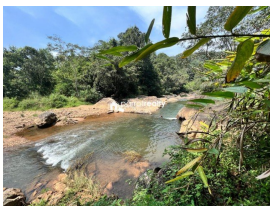

Amazing 50 Cent land for sale in Soochipara Waterfalls...

Soochipara, Meppadi, Wayanad ,673577

Property Details

Property Id : 565180

Property Type: Commercial plots

Road Accessibility:

Possession : Immediate

Plot Area : 50 Cent

Description

Amazing 50 Cent land close to Soochipara Waterfalls, Streamside land... Good for commercial, nearby 5 resorts are there... Asking price :- 2 lakh/cent... More details please contact through Whatsapp - 9656866955...

Contact Details

Parrotrealty

9656866955

parrotrealty@yahoo.com

Property Media

2 888

6 955

www.parrotrealty.com

parrotrealtyervices@gmail.com

2nd Floor, Amrutheswari Complex, Panamaram