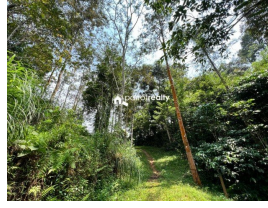

+91 4935 222 888

+91 9656 866 955

www.parrotrealty.com

parrotrealtyservices@gmail.com

2nd Floor, Amrutheswari Complex, Panamaram