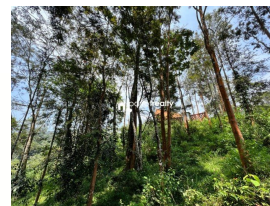

Amazing 50 Cent land for sale in Soochipara Waterfalls...

Soochipara, Meppadi, Wayanad ,673577

Property Details

Property Id : 565180

Property Type: Commercial plots

Road Accessibility:

Possession : Immediate

Plot Area : 50 Cent

Description

Amazing 50 Cent land close to Soochipara Waterfalls, Streamside land... Good for commercial, nearby 5 resorts are there... Asking price :- 2 lakh/cent... More details please contact through Whatsapp - 9656866955...

Contact Details

Parrotrealty

9656866955

parrotrealty@yahoo.com

Property Media

2 888

6 955

www.parrotrealty.com

parrotrealtyervices@gmail.com

2nd Floor, Amrutheswari Complex, Panamaram