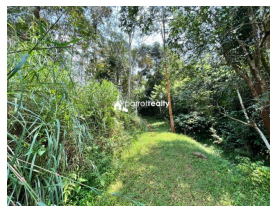

Amazing 50 Cent land for sale in Soochipara Waterfalls...

Soochipara, Meppadi, Wayanad ,673577

Property Details

Property Id : 565180

Property Type: Commercial plots

Road Accessibility:

Possession : Immediate

Plot Area : 50 Cent

Description

Amazing 50 Cent land close to Soochipara Waterfalls, Streamside land... Good for commercial, nearby 5 resorts are there... Asking price :- 2 lakh/cent... More details please contact through Whatsapp - 9656866955...

Contact Details

Parrotrealty

9656866955

parrotrealty@yahoo.com

Property Media

2 888

6 955

www.parrotrealty.com

parrotrealtyervices@gmail.com

2nd Floor, Amrutheswari Complex, Panamaram