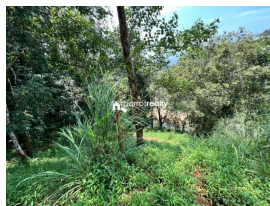

Amazing 50 Cent land for sale in Soochipara Waterfalls...

Soochipara, Meppadi, Wayanad ,673577

Property Details

Property Id : 565180

Property Type: Commercial plots

Road Accessibility:

Possession : Immediate

Plot Area : 50 Cent

Description

Amazing 50 Cent land close to Soochipara Waterfalls, Streamside land... Good for commercial, nearby 5 resorts are there... Asking price :- 2 lakh/cent... More details please contact through Whatsapp - 9656866955...

Contact Details

Parrotrealty

9656866955

parrotrealty@yahoo.com

Property Media

2 888

6 955

www.parrotrealty.com

parrotrealtyervices@gmail.com

2nd Floor, Amrutheswari Complex, Panamaram