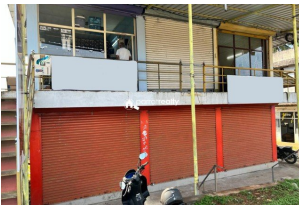

8 cent with 2 story Commercial building for sale near Bathery @ 1 Cr....

Bathery, Bathery, Wayanad ,673592

Property Details

Property Id : 248108

Property Type: Commercial Building

Road Accessibility:

Possession :

Description

Total Land area :- 8 cent..... Building :- 1000 sqft, 6 room, 1 wash room.... Suitable for all kind of Commercial purpose..... Location :- Bathery.... 500m from Bangalore - Calicut highway... Asking price :- 1 Cr.... More details please contact :- 9656866955

Contact Details

Parrotrealty
9656866955
parrotrealty@yahoo.com

Property Media

+91 4935 222 888

+91 9656 866 955

www.parrotrealty.com

parrotrealtyervices@gmail.com

2nd Floor, Amrutheswari Complex, Panamaram