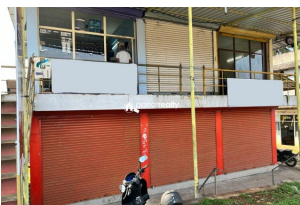

8 cent with 2 story Commercial building for sale near Bathery @ 1 Cr....

Bathery, Bathery, Wayanad ,673592

Property Details

Property Id : 248108

Property Type: Commercial Building

Road Accessibility:

Possession :

Description

Total Land area :- 8 cent..... Building :- 1000 sqft, 6 room, 1 wash room.... Suitable for all kind of Commercial purpose..... Location :- Bathery.... 500m from Bangalore - Calicut highway... Asking price :- 1 Cr.... More details please contact :- 9656866955

Contact Details

Parrotrealty
9656866955
parrotrealty@yahoo.com

Property Media

+91 4935 222 888

+91 9656 866 955

www.parrotrealty.com

parrotrealtyervices@gmail.com

2nd Floor, Amrutheswari Complex, Panamaram