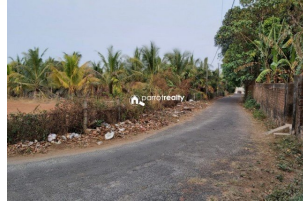

+91 4935 222 888

+91 9656 866 955

www.parrotrealty.com

parrotrealtyervices@gmail.com

2nd Floor, Amrutheswari Complex, Panamaram